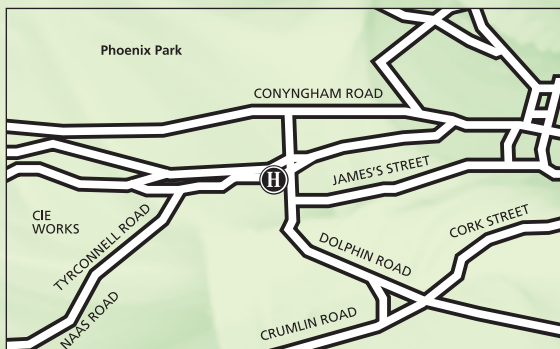

COST

€90.00 (Includes Tea & Coffee)

Directions to Hilton Hotel

From West - Follow the M4 and N4 towards the City Centre. When you get to the roundabout for Kilmainham take the right turn off, then take the immediate left turn and the hotel is located on your right hand side.

Directions from Airport

Follow signs to M50 and travel westbound to junction 7. Take exit 7 off the M50 and follow signs for City Centre. At Kilmainham roundabout go round almost doubling back and take left turn at junction. Hotel is on the right.